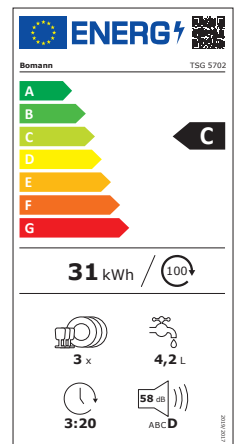

Ideal for the holiday flat, for small kitchens as well as campers, caravans etc.

Specification

- 3 place settings
- 6 programs + fresh air function
- LED display with touch control
- Interior lighting
- Start delay: 1-24 hours
- Remaining time display
- Integrated water tank with 5 liter
- Audible signal when water tank is full or empty
- Salt refill indicator
- Cleaning temperatures: 45°C - 75°C
- 3 spray levels
- Concealed heating element
- Water softening system
- Overflow protection
- Silver-grey dish rack with practical

- cup/cutlery racks and cutlery basket
- Optional cutlery drawer
- Incl. inlet and drain hose, water refill cup

6 Programs

- Intensive
- Normal
- Eco
- Speed
- Rinse
- Dry

Technical Data

Connection voltage: 220-240 V~ / 50 Hz
 Connection power: 970 W
 Rated current: 4.2 A
 Noise level: 58 dB

Consumption Data

Water / Energy consumption by cycle:
 4.2 liter / 0.31 kWh
 Energy consumption by 100 cycles: 31 kWh
 (according to EU data sheet regulation no. 2019/2017)
 EPREL registration number: 2533398

Color: white
 Article no.: 775 020
 Article EAN-Code: 4 004 470 570 205

20"/40"/HQ Container: --- / --- / 460

Cable length approx. 120 cm with safety plug

Dimensions (approx. H x W x D) and weight
 Unit: 46.0 x 43.0 x 44.0 cm; 14.0 kg
 Packaging: 52.8 x 51.2 x 50.7 cm; 15.5 kg