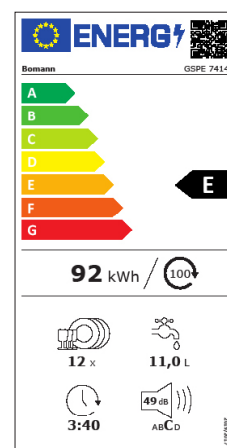

## Specification

- Semi integrated design, 60 cm
- 12 place settings
- LED control lamps
- Start delay 3 / 6 / 9 h
- 1/2 Loading function
- Programme status indicator
- Indicator for salt-/rinse aid shortage
- Cleaning temperatures 45°C - 65°C
- 2 spray levels
- Concealed heating element
- Water softener
- Adjustment for rinse aid
- Overflow safety
- Safety door lock
- Stainless-steel interior tub/door
- Grey baskets
- Cutlery basket/ cutlery rack
- Height-adjustable upper basket
- Cup shelf in upper basket
- Folding glass/plate holder
- Height-adjustable feet

## Technical Data

Connection voltage: 220-240 V~ / 50 Hz  
 Connection power: 1.760 - 2.100 W  
 Rated current: 10 A  
 Noise level: 49 dB

## Consumption Data

Water / Energy consumption by cycle:  
 11.0 liter / 0.923 kWh  
 Energy consumption by 100 cycles: 92 kWh  
 (according to EU data sheet regulation No. 2019/2017)

Built-in unit is delivered without furniture front.  
 Please contact your kitchen manufacturer or use the existing furniture front.

Color: Stainless steel control panel  
 Article no.: 774 140  
 Article EAN-Code: 4 004 470 774 146  
 20"/40"/HQ Container: --- / --- / 162

Dimensions (approx. H x W x D) and weight  
 Unit: 81.5\* x 59.8 x 57.0 cm; 32.3 kg  
 Packaging: 88.0 x 64.5 x 64.5 cm; 44.0 kg  
 \*Unit-height measured without feet