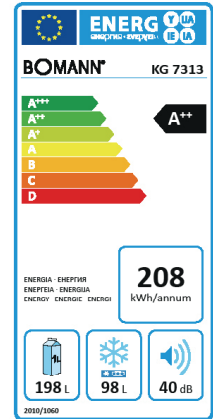

Fridge / Freezer KG 7313

Specification

- Net capacity: 287 litre
- Fridge: 198 litre
- Freezer: 89 litre
- Height 185.0 cm / Width 60.0 cm / Depth 60.0 cm
- Door stops at the right, reversible
- Adjustable feet
- Transport wheels

Fridge

- LED interior light
- Stepless temperature setting
- Temperature range: 0°C ~ +8°C
- Automatic defrosting
- Transparent vegetable box
- 4 Glass shelves, 2x height-adjustable
- 4 Door storage racks
- Egg tray

Freezer

- 4-Star freezer
- Temperature range: ≤ -18°C
- Freezing capacity: 4 kg / 24 h
- Storage time by power failure: max. 23 h
- Manual defrosting
- 3 Freezing drawers
- Ice-cube tray

Technical Data

Connection voltage: 220-240 V~ / 50 Hz
Input power: 0.8 A
Climate class: SN/N/ST (+10°C ~ +38°C)
Coolant: R600a
Noise level: 40 dB

Consumption Data

Energy consumption / 24 h: 0.57 kWh
Energy consumption / year: 208 kWh
(according to EU-data sheet regulation No. 1060/2010)

Colour: white
Article-No.: 773 130
Article EAN-Code: 4 004 470 731 316
Colour: Inox look
Article-No.: 773 139
Article EAN-Code: 4 004 470 731 392

Logistic data
Unit size: 185.0 x 60.0 x 60.0 cm (HxWxD)
Packaging: 191.0 x 63.5 x 63.5 cm (HxWxD)
Net weight: 60.0 kg
Gross weight: 66.0 kg

C. Bomann GmbH
Heinrich-Horten-Straße 17
47906 Kempen
Tel.: +49 (0) 21 52 / 89 98 0
Fax: +49 (0) 21 52 / 89 98 911
mail@bomann.de
www.bomann-germany.de

20"/40"/HQ Container: --- / --- / 72

Available from: April 2019