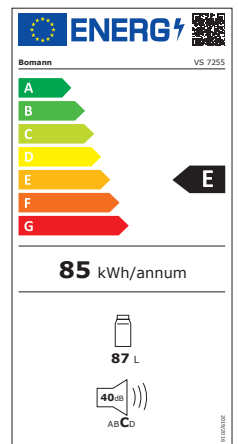

Dimensions
83.5 x 44.5 x 47.0 cm

LED light

Reversible door stop

Energy efficient

Larder
VS 7255

Specification

- Net capacity: 87 liter
- LED interior light
- Stepless temperature control
- Temperature range: 0°C ~ +8°C
- Transparent vegetable box
- 3 Glass shelves
- 3 Door storage racks
- Egg tray
- Door stop at the right, reversible
- Adjustable feet

Technical Data

Connection voltage: 220-240 V~ / 50 Hz
 Rated power: 60 W
 Climate class: N/ST (+16°C ~ +38°C)
 Coolant: R600a
 Noise level: 40 dB

Consumption Data

Energy consumption / 24 h: 0.233 kWh
 Energy consumption / year: 85 kWh
 (according to EU data sheet regulation 2019/2016)

EPREL registration number: 2249314

Color: white
 Article no.: 772 550
 Article EAN-Code: 4 004 470 772 555
 Color: black
 Article no.: 772 551
 Article EAN-Code: 4 004 470 725 513

20"/40"/HQ Container: --- / --- / 359