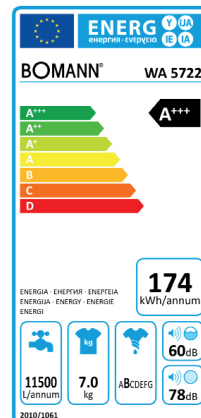

**7 kg | 1.400 rpm**

**Washing Machine  
WA 5722**

## Specification

- 7.0 kg Capacity
- Spining and washing performance class: B / A
- 12 Washing programmes  
+ Option: Drum clean
- Spin speed max. 1.400 U/min  
variable: 1.400- 1.000- 800- 400- Spin-Stop
- LED- Display / control lamps
- Start delay: 3-24 h
- Temperature selection: cold- 30- 40- 60- 90°C
- Remaining time indicator
- Safety child lock
- Automatic quantity control
- Reversing automatic
- Water overflow control
- Overheating control
- Auto balance system
- Foam control
- Door safety lock
- Stainless-steel drum, volume: 41 litre
- Fill in opening: 140° / 43.9 cm
- Foreign body trap
- Adjustable feet

## Consumption Data

Estimated annual energy consumption:  
 11.500 litre / 174 kWh  
 (According to EU data sheet regulation No. 1061/2010)  
 Power consumption of off-mode: 0.45 W  
 Power consumption of left-on mode: 0.5 W

Colour: white  
 Article-No.: 757 220  
 Article EAN-Code: 4 004 470 757 224

Logistic Data  
 Unit size: 85.0 x 59.5 x 48.0 cm (HxWxD)  
 Packaging: 88.5 x 65.7 x 53.5 cm (HxWxD)  
 Net weight: 56.0 kg  
 Gross weight: 60.0 kg