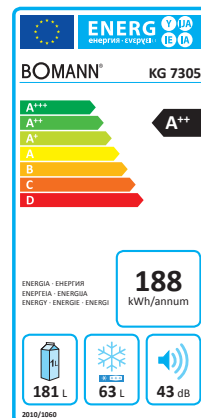

Front decor GLASS black

Fridge / Freezer
KG 7305

Specification

- Net capacity: 244 litre
- Fridge: 181 litre
- Freezer: 63 litre
- Height 178.0 cm / Width 54.5 cm / Depth 56.0 cm
- Door stops at the right, reversible
- Adjustable feet
- Transport wheels

Fridge

- LED interior light
- Stepless temperature setting
- Temperature range: 0°C ~ +8°C
- Automatic defrosting
- Transparent vegetable box
- 4 Glass shelves with chrome application, 3x height-adjustable
- 4 Door storage racks with chrome application
- Egg tray

Freezer

- 4-Star freezer
- Temperature range: ≤ -18°C
- Freezing capacity: 3 kg / 24 h
- Storage time by power failure: max. 15 h
- Manual defrosting
- 3 Freezing drawers
- Ice-cube tray

Technical Data

Connection voltage: 220-240 V~ / 50 Hz
 Connection power: 90 W
 Climate class: N/ST (+16°C ~ +38°C)
 Coolant: R600a
 Noise level: 43 dB

Consumption Data

Energy consumption / 24 h: 0.515 kWh
 Energy consumption / year: 188 kWh
 (according to EU-data sheet regulation No. 1060/2010)

Colour: Front decor Glass black
 Article-No.: 707 305
 Article EAN-Code: 4 004 470 073 058