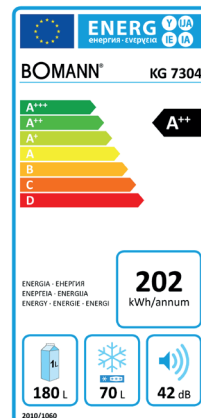

Fridge / Freezer KG 7304

Specification

- Net capacity: 250 litre
  - Fridge: 180 litre
  - Freezer: 70 litre
- Height 180.0 cm / Width 54.0 cm / Depth 57.6 cm
- Electronic temperature control with LED control lamps
- Total No Frost: No ice formation, no defrosting required
- Door stops at the right, reversible
- Adjustable feet
- Transport wheels

Fridge

- LED interior light
- multiAirflow-system: For optimal air circulation and even cooling
- Temperature range: 0°C ~ +8°C
- Quick cooling function
- Transparent vegetable box
- 4 Glass shelves with chrome applications, 3x height-adjustable

- 3 Door storage racks with chrome applications
- Egg tray

Freezer

- 4-Star freezer
- Temperature range: ≤ -18°C
- Freezing capacity: 3.5 kg / 24 h
- Storage time by power failure: max. 19 h
- 3 Freezing drawers
- Ice-cube tray

Technical Data

Connection voltage: 220-240 V~ / 50 Hz
Connection power: 44 W
Climate class: SN/N/ST (+10°C ~ +38°C)
Coolant: R600a
Noise level: 42 dB

Consumption Data

Energy consumption / 24 h: 0.553 kWh
Energy consumption / year: 202 kWh
(according to EU-data sheet regulation No. 1060/2010)

Colour: white
Article-No.: 707 304
Article EAN-Code: 4 004 470 073 041
Colour: Inox look
Article-No.: 707 314
Article EAN-Code: 4 004 470 073 140

Logistic data
Unit size: 180.0 x 54.0 x 57.6 cm (HxWxD)
Packaging: 184.5 x 58.0 x 63.0 cm (HxWxD)
Net weight: 59.0 kg
Gross weight: 65.0 kg

C. Bomann GmbH
Heinrich-Horten-Straße 17
47906 Kempen
Tel.: +49 (0) 21 52 / 89 98 0
Fax: +49 (0) 21 52 / 89 98 911
mail@bomann.de
www.bomann.de

20"/40"/HQ Container: --- / --- / 101

Available from: November 2018