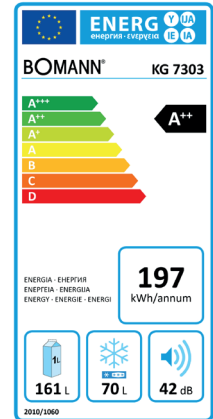

white

Inox look

Fridge / Freezer KG 7303

Specification

- Net capacity: 231 litre
 - Fridge: 161 litre
 - Freezer: 70 litre
- Height 170.0 cm / Width 54.0 cm / Depth 57.6 cm
- Electronic temperature control with LED control lamps
- Total No Frost: No ice formation, no defrosting required
- Door stops at the right, reversible
- Adjustable feet
- Transport wheels

Fridge

- LED interior light
- multiAirflow-system: For optimal air circulation and even cooling
- Temperature range: 0°C ~ +8°C
- Quick cooling function
- Transparent vegetable box
- 4 Glass shelves with chrome applications, 3x height-adjustable

Technical Data

Connection voltage: 220-240 V~ / 50 Hz
 Connection power: 50 W
 Climate class: N/ST (+16°C ~ +38°C)
 Coolant: R600a
 Noise level: 42 dB

Consumption Data

Energy consumption / 24 h: 0.537 kWh
 Energy consumption / year: 197 kWh
 (according to EU-data sheet regulation No. 1060/2010)

Colour: white
 Article-No.: 707 303
 Article EAN-Code: 4 004 470 073 034
 Colour: Inox look
 Article-No.: 707 313
 Article EAN-Code: 4 004 470 073 133

Logistic data
 Unit size: 170.0 x 54.0 x 57.6 cm (HxWxD)
 Packaging: 174.5 x 58.0 x 63.0 cm (HxWxD)
 Net weight: 55.0 kg
 Gross weight: 60.5 kg