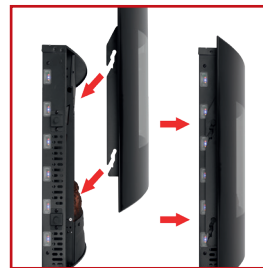

BOMANN®

2 in 1

Fireplace and fan heater

Control via remote control possible

Flame simulation + Backlight

Fan heater function

Ambient lighting adjustable in 7 different combinations

without decoration

NEW! Electric fireplace EK 6021 CB

- Electric fireplace with flame simulation and fan heater function
- 2-stage fan heater 900 W or 1800 W, switching-on as required or automatic (overheating protection)
- Ambient lighting via laterally mounted LEDs adjustable in 7 different combinations – switching-on as required
- Flame effect switchable in 5 steps
- Curved glass front
- Wall mounting
- Control via remote control possible
- Removable window for easy cleaning
- Display may be faded-in to indicate the time, day of the week, brightness of the flames, heating power, room temperature display, timer programming
- On/off switch
- Close-up operation on the appliance
- 220–240 V, 50 Hz
- Heating power 900 W or 1800 W

Glass removable

Fan heater function

Ambient lighting adjustable in 7 different combinations

Multifunction display

Color: Black
Article no.: 660 211
Article EAN-Code: 4 004 470 602 128
PU:
20"/40"/HQ Container: – / 600 / –